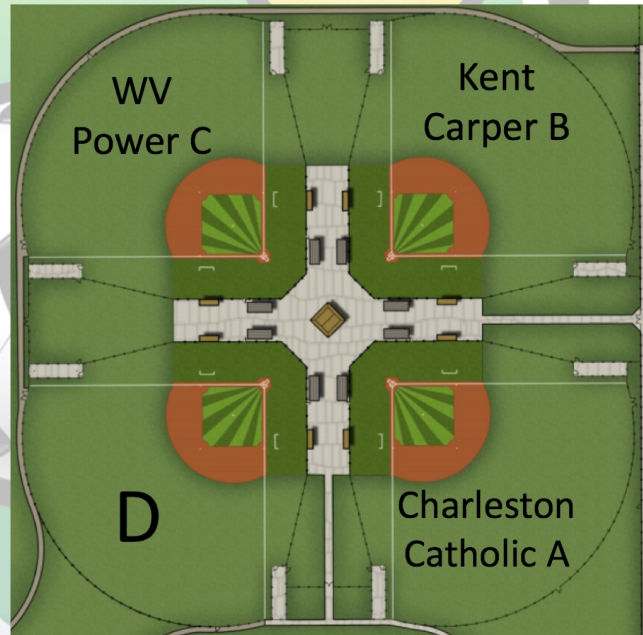

Field Guide:

Charleston Catholic "Coach Mehle" Field A:

Full Size Baseball Dimensions
Turf Infield and Outfield
2 Bull Pens
1 Batting Cage Turtle

Kent Carper Field B:

Full Size Baseball Dimensions
Little League and Softball Dimensions
Turf Infield and Grass Outfield
2 Bull Pens

Wv Power Field C:

Full Size Baseball Dimensions
Little League and Softball Dimensions
Turf Infield and Grass Outfield
2 Bull Pens

Field D:

Full Size Baseball Dimensions
Little League and Softball Dimensions
Turf Infield and Grass Outfield
2 Bull Pens

FIELD DETAILS:

ALL FIELDS HAVE STATE-OF-THE-ART MUSCO LIGHTING!

ALL FIELDS HAVE TWO, 100 SEAT BLEACHERS

FIELDS WITH MOVABLE BASES, MOUNDS AND FENCING:

KENT CARPER B, WV POWER C, & D

Contact Us: 304-357-5147 / SHAWNEESPORTS.COM